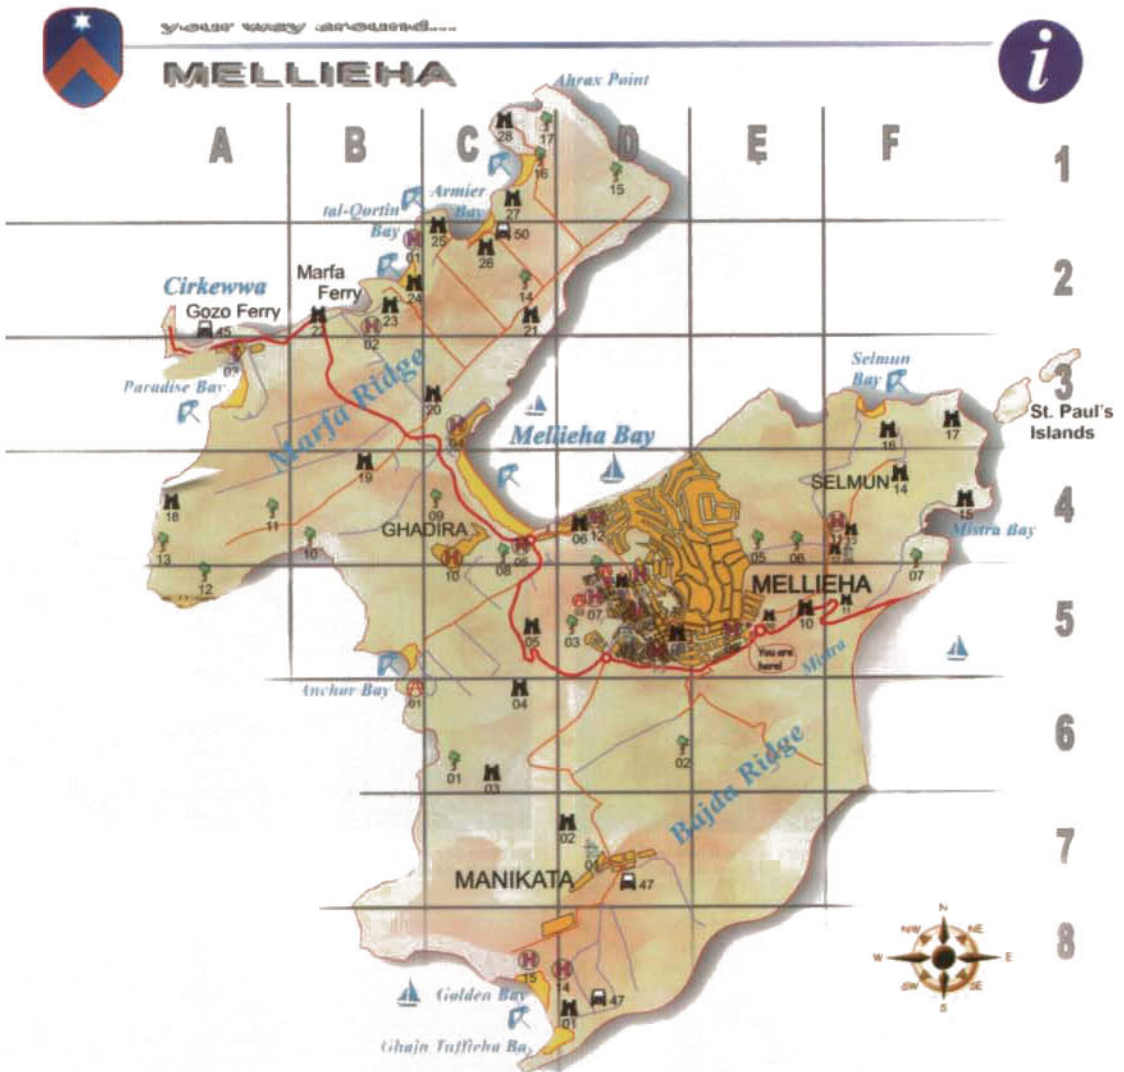

Mellieħa Map

This is a copy of a guide of Mellieħa and shows the whole area of the Mellieħa locality. It was prepared by the Mellieħa Local Council for the benefit of residents and visitors. This guide is posted on the stands in different parts of the town. Following the same will make it easy to find the places you decide to visit.

This map and information are being published with the courtesy of the Mellieħa Local Council.